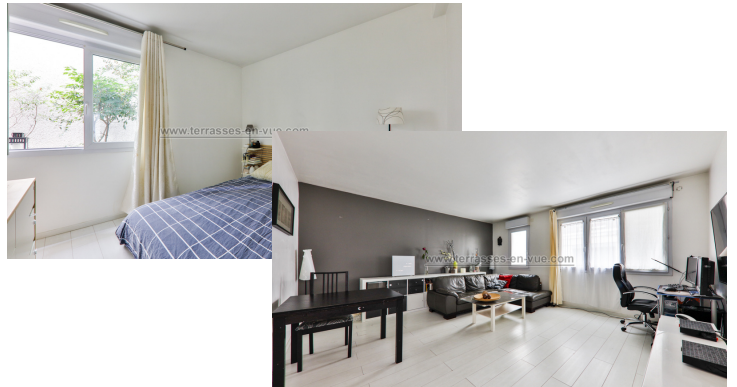

APARTMENT FOR SALE - CLICHY / 92110

Ref T10698

€430,000

Agency fees incl.

Rental charges: €123 / month

Property tax: €1,090 / year

Selling price €410,000 agency fees excl.

4.88% of agency fees due by the buyer

Agency fees due by the buyer: €20,000 VAT incl.

Weighted area	63 m²
Rooms	3
Bedrooms	2
Showerrooms	1
Toilets	1
Elevator	yes
Heating mode	electric
Energy consumption class	E
Greenhouse gas emission class	C

Terrasses en vue
Agency of Paris Ouest
95 avenue des Ternes
75017 Paris

info@terrasses-en-vue.com
+33 / (0)1 58 05 08 00