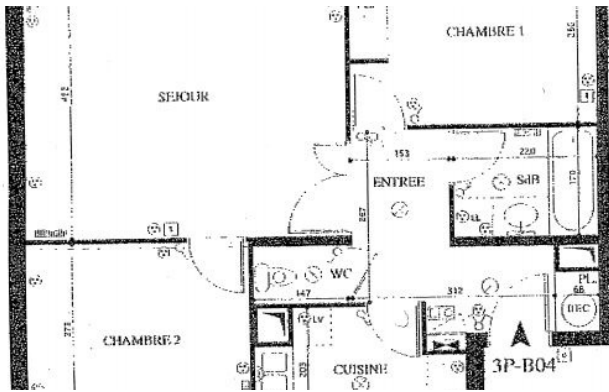

APARTMENT FOR SALE - CLICHY / 92110

Ref T10698

€430,000

Agency fees incl.

Rental charges: €123 / month

Property tax: €1,090 / year

Selling price €410,000 agency fees excl.

4.88% of agency fees due by the buyer

Agency fees due by the buyer: €20,000 VAT incl.

Weighted area	63 m²
Rooms	3
Bedrooms	2
Showerrooms	1
Toilets	1
Elevator	yes
Heating mode	electric
Energy consumption class	E
Greenhouse gas emission class	C

Terrasses en vue
Agency of Paris Ouest
95 avenue des Ternes
75017 Paris

info@terrasses-en-vue.com
+33 / (0)1 58 05 08 00