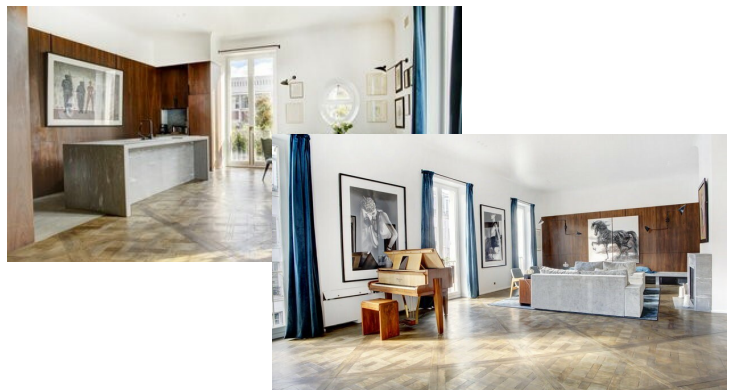

APARTMENT FOR SALE - NEUILLY-SUR-SEINE / 92200

Ref TXXX

€3,690,000

Agency fees incl.

Selling price €3,600,000 agency fees excl.

Weighted area	200 m²
Rooms	5
Bedrooms	3
Bathrooms	1
Showerrooms	2
Toilets	2
Level	1
Energy consumption class	-
Greenhouse gas emission class	-

Terrasses en vue
Agency of Paris Ouest
95 avenue des Ternes
75017 Paris

info@terrasses-en-vue.com
+33 / (0)1 58 05 08 00